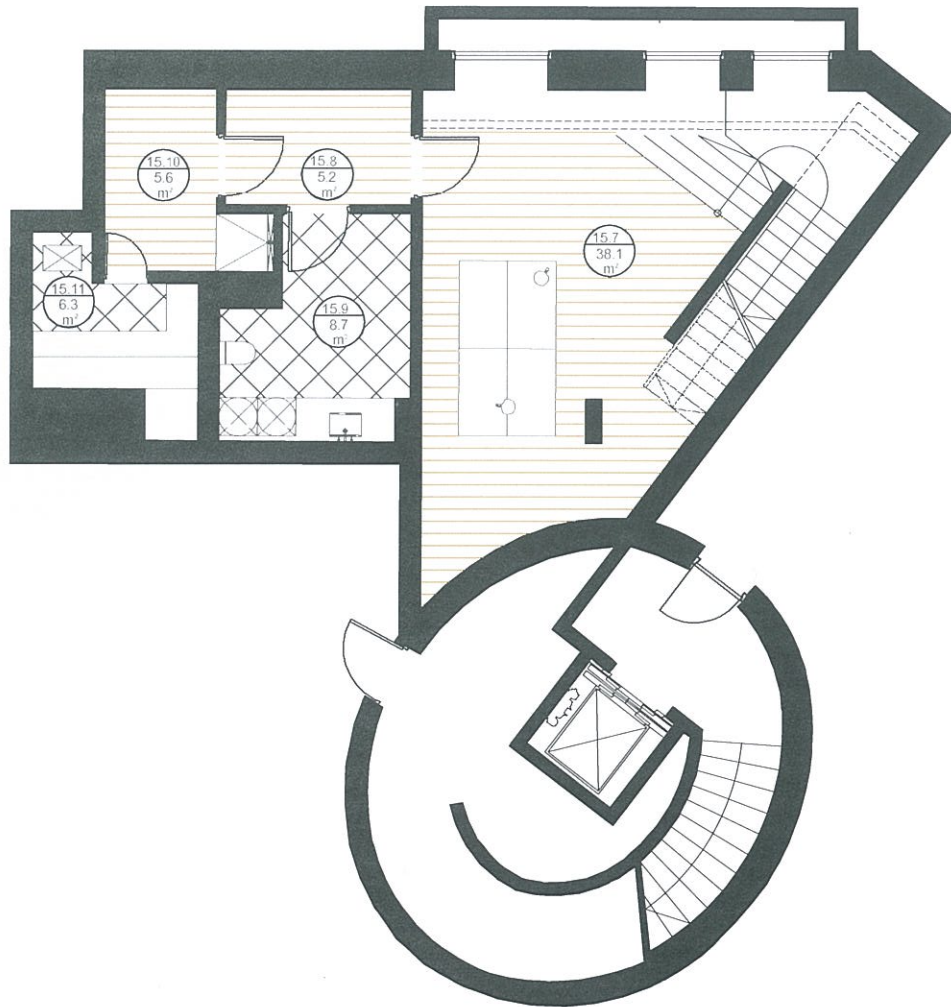

Rīga, Balasta dambis 72
RED SHIP HOUSE
BASAMENT
APARTMENT No. 15
 Basement
 ROOM EXPLICATION

No.	Name	Area (m ²)
15.7	HOBBY ROOM	38.1
15.8	CORRIDOR	5.2
15.9	WC	8.7
15.10	CORRIDOR	5.6
15.11	SAUNA	6.3
GRAND TOTAL BASEMENT:		63.9
GRAND TOTAL BOTH LEVELS:		178.2