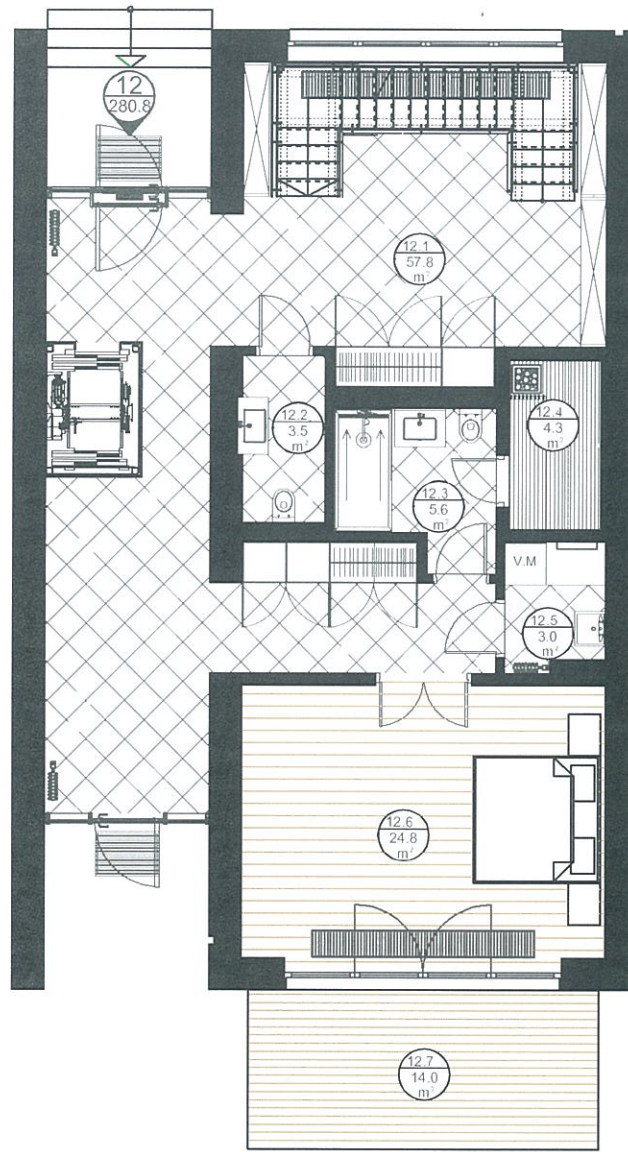

Rīga, Balasta dambis 72

RIVERSIDE VILLAS

1st FLOOR

APARTMENT No. 12

Level 1

ROOM EXPLICATION

No.	Name	Area (m ²)
12.1	HALL	57.8
12.2	WC	3.5
12.3	BATHROOM	5.6
12.4	SAUNA	4.3
12.5	AUXILIARY ROOM	3.0
12.6	BEDROOM	24.8
TOTAL:		99.0
12.7	TERRACE	14.0
GRAND TOTAL 1st LEVEL:		113.0

M 1:100

0 1 2 3 4 5 6 M