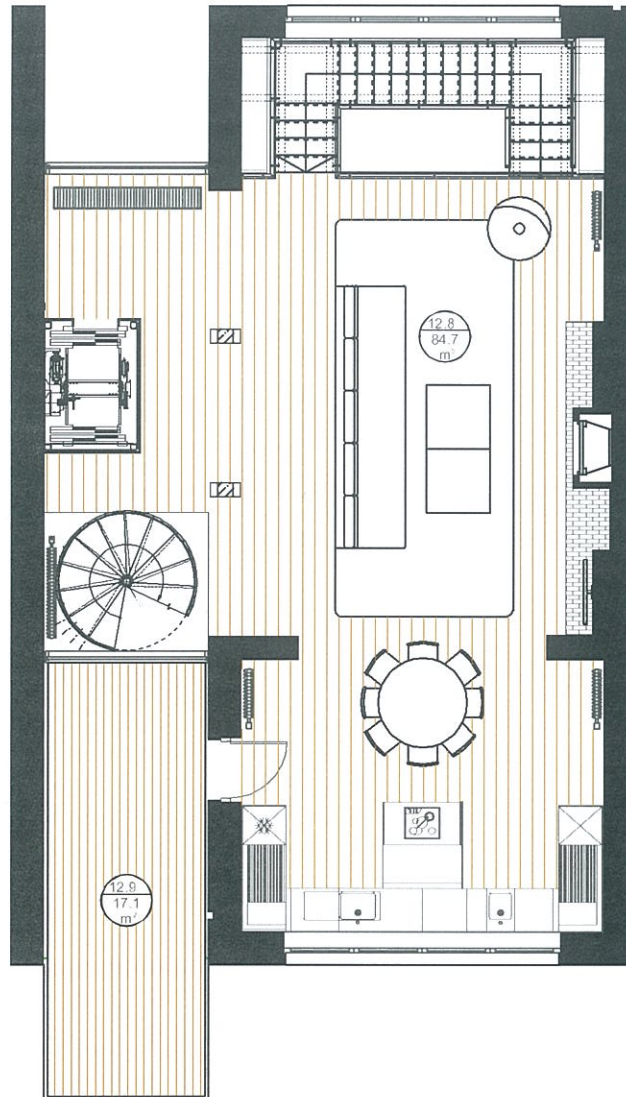

Rīga, Balasta dambis 72
RIVERSIDE VILLAS
2nd FLOOR
APARTMENT No. 12
Level 2
ROOM EXPLICATION

No.	Name	Area (m ²)
12.8	LIVING ROOM / KITCHEN	84.7
	TOTAL:	84.7
12.9	TERRACE	17.1
	GRAND TOTAL 2nd LEVEL:	101.8

M 1:100